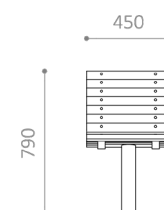

Materials

Frame: Hot-dip galvanised steel; Powder-coated hot-dip galvanised steel

Seat: Oil-treated, FSC®-certified mahogany; Untreated FSC®-certified mahogany

Dimensions

L: 540mm
W: 575mm
H: 790mm

(Technical Drawings available on request)