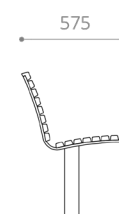

Materials

Frame: Hot-dip galvanised steel; Powder-coated hot-dip galvanised steel

Seat: Oil-treated, FSC®-certified mahogany; Untreated FSC®-certified mahogany

Dimensions

L: 540mm
W: 575mm
H: 790mm

(Technical Drawings available on request)