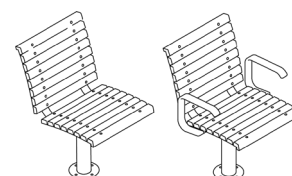

The wooden slats are made of oil-treated, FSC®-certified mahogany, which does not require extensive maintenance either, and it's an extremely durable material. Meaning your outdoor furniture will last for many years to come with minimal maintenance.

Materials

Frame: Hot-dip galvanised steel; Powder-coated hot-dip galvanised steel

Seat: Oil-treated, FSC®-certified mahogany; Untreated FSC®-certified mahogany

Dimensions

L: 540mm
W: 575mm
H: 790mm

(Technical Drawings available on request)