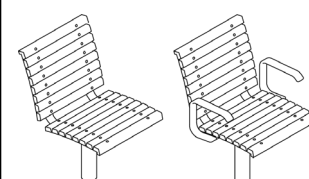

The wooden slats are made of oil-treated, FSC®-certified mahogany, which does not require extensive maintenance either, and it's an extremely durable material. Meaning your outdoor furniture will last for many years to come with minimal maintenance.

Materials

Frame: Hot-dip galvanised steel; Powder-coated hot-dip galvanised steel

Seat: Oil-treated, FSC®-certified mahogany; Untreated FSC®-certified mahogany

Dimensions

L: 540mm
W: 575mm
H: 790mm

(Technical Drawings available on request)