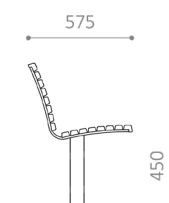

Materials

Frame: Hot-dip galvanised steel; Powder-coated hot-dip galvanised steel

Seat: Oil-treated, FSC®-certified mahogany; Untreated FSC®-certified mahogany

Dimensions

L: 540mm
W: 575mm
H: 790mm

(Technical Drawings available on request)