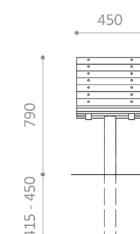

Materials

Frame: Hot-dip galvanised steel; Powder-coated hot-dip galvanised steel

Seat: Oil-treated, FSC®-certified mahogany; Untreated FSC®-certified mahogany

Dimensions

L: 540mm
W: 575mm
H: 790mm

(Technical Drawings available on request)