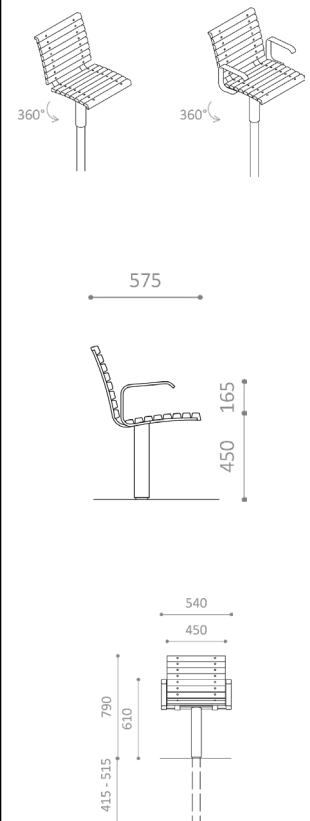

Materials

Frame: Hot-dip galvanised steel; Powder-coated hot-dip galvanised steel

Seat: Oil-treated, FSC®-certified mahogany; Untreated FSC®-certified mahogany

Dimensions

L: 540mm
W: 575mm
H: 790mm

(Technical Drawings available on request)