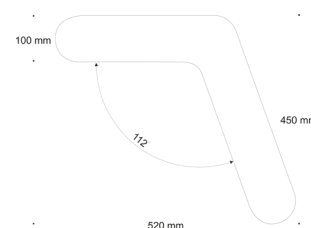

The 2.4 metre diameter makes it large enough to for the bench to be used by a number of users or only a few. It is big enough to allow people to sit on it, around it, or even in the circle in the middle.

The size and weight of the bench mean it can stand on the ground with no further attachment needed. If MOOVE is set up in the inverted V-shape, can be fixed to the ground with a bracket and/or by filling the bench, via a hole in the side, with water or sand and closing it with a screw top.

Materials

Seat: Rotation moulded polyethylene.

Dimensions

Dia (ext): 2400 mm
 Dia (int): 1600 mm
 H: 450 mm
 Weight: 95 kg

(Technical Drawings available on request)