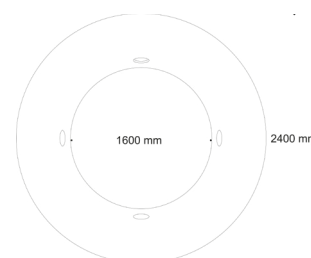

The 2.4 metre diameter makes it large enough to for the bench to be used by a number of users or only a few. It is big enough to allow people to sit on it, around it, or even in the circle in the middle.

The size and weight of the bench mean it can stand on the ground with no further attachment needed. If MOOVE is set up in the inverted V-shape, can be fixed to the ground with a bracket and/or by filling the bench, via a hole in the side, with water or sand and closing it with a screw top.

Materials

Seat: Rotation moulded polyethylene.

Dimensions

Dia (ext): 2400 mm
 Dia (int): 1600 mm
 H: 450 mm
 Weight: 95 kg

(Technical Drawings available on request)