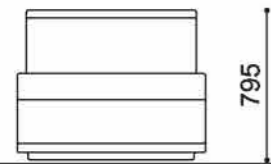

# Tree Line benches

Available in the following materials and sizes:

Reconstituted Marblestone - Granite

See drawings on last page

Fixings: Free standing

TREE LINE CORTO

795

460

1000

900

1000

TREE LINE LUNGO

795

460

2200

750