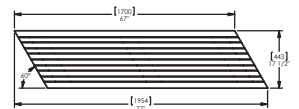

## Specification

## Dimensions

H: 460mm  
W: 1700 / 1954mm  
D: 443mm

(Technical Drawings for variants available on request)