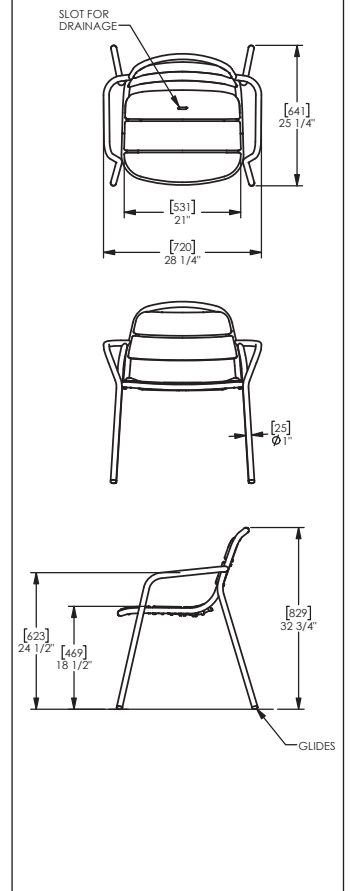

21 Chair

Designed for anywhere and anyone, the stackable 21 chair's roomy seat pan and subtly curved back and seat slats invite you to settle in and relax. The 21 chair's simple form and honest approach to materials and construction lend a casual personality to outdoor spaces. It's metal tube frame, chamfer-edged die-cast aluminum slatted seat and back, and 21-inch-wide seat create comfortable surfaces that invite multiple postures. The chair's arms are angled for natural support. The chair comes with or without arms and can be stacked up to four chairs high.

Specification:

Materials:
Aluminium.

Fixings:
Free standing

Dimensions

H: 832 mm
W: 642mm
L: 534 / 718mm
Weight: 11kg

artform
urban furniture