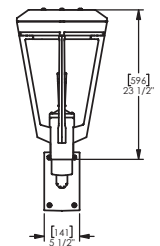

Specification:

Materials:

Frame - cast aluminium

Dimensions

H: 802mm
W: 521mm
D: 360mm

(Technical Drawings for variants available on request)