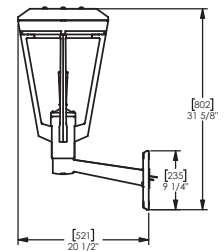

Specification:

Materials:

Frame - cast aluminium

Dimensions

H: 802mm
W: 521mm
D: 360mm

(Technical Drawings for variants available on request)