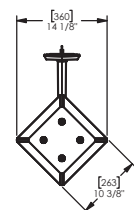

Specification:

Materials:

Frame - cast aluminium

Dimensions

H: 802mm
W: 521mm
D: 360mm

(Technical Drawings for variants available on request)