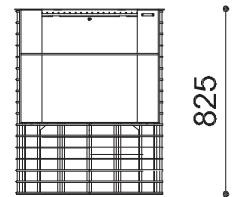

## B-B Sass

Barbecue structure in welded mesh and to be filled with stones, creating a natural gabion-style aesthetic (stones not included). The hob is supplied in corten steel with space for storing wood and the grill is stainless steel. Free standing.

### Dimensions

H: 825mm  
Dia: 666mm

(Technical Drawings for variants available on request)