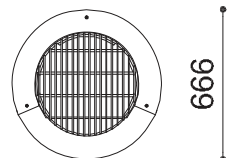

## B-B Sass

Barbecue structure in welded mesh and to be filled with stones, creating a natural gabion-style aesthetic (stones not included). The hob is supplied in corten steel with space for storing wood and the grill is stainless steel. Free standing.

### Dimensions

H: 825mm  
Dia: 666mm

(Technical Drawings for variants available on request)