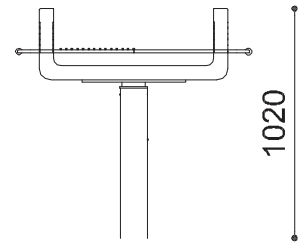

B-BQ

Corten steel barbecue with central swivel pole, slab stone hearth and grill in stainless steel. Below ground installation.

Dimensions

H: 1020mm
W: 1050mm
D: 740mm

(Technical Drawings for variants available on request)