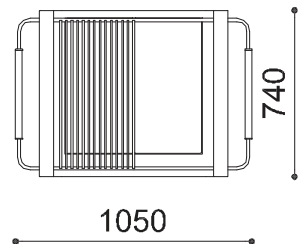

B-BQ

Corten steel barbecue with central swivel pole, slab stone hearth and grill in stainless steel. Below ground installation.

Dimensions

H: 1020mm
W: 1050mm
D: 740mm

(Technical Drawings for variants available on request)