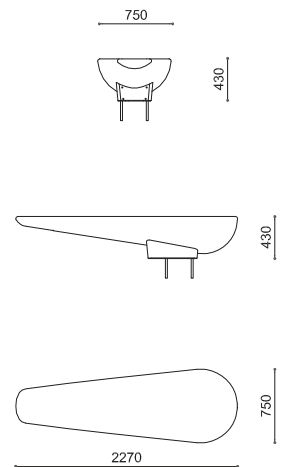

Cann

The Cann Bench, with its sleek form and almost floating appearance, has been inspired by the style of cannons from battle ships. Manufactured from reconstituted stone, it has a smooth seat with sanded sides and is able to house LED lighting underneath (upon request with extra charge). The base is coated stainless steel; installation with threaded bars.

Dimensions

H: 430mm
W: 2270mm
D: 750mm

(Technical Drawings for variants available on request)

artform
urban furniture