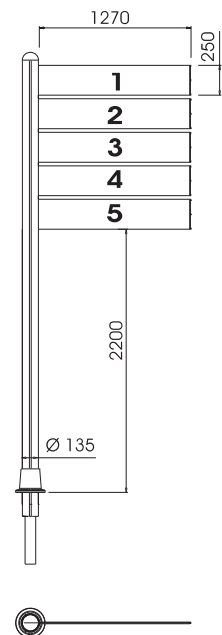

Cosmos Information Post

The Cosmos Information Post is manufactured to a length of 92mm or 135mm from extruded aluminium. the post measures 3160mm or 3679mm high (above ground) and is reinforced with a 50mm or 90mm tubular steel insert, with its thickness dependent on the geographic area. The base and end cap are constructed from galvanised steel sheet and is polyester powder coated. The information post can be composed of one or two posts and a variable number of signs, up to a maximum of five units. All fixings are stainless steel.

Specification

Materials
Post - aluminium

Dimensions

H: 3180/3679mm
W: 1340/1631mm
D: 230/248mm

(Technical Drawings for variants available on request)

artform
urban furniture