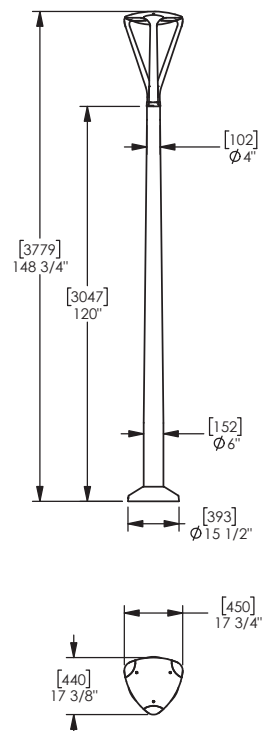

FGP Pedestrian Light

The FGP LED pedestrian light has a pleasing flower-like organic form created by three stems that rise from the connection with the pole. The head of the light holds LEDs in triangular arrays that cast illumination between the verticals in a clean footprint. The FGP pedestrian light is ideal for campuses, parks and plazas, helping to create public spaces that are usable 24 hours a day. LED light sources are energy efficient and all castings are powder coated.

Specification

Materials

Post - cast aluminium

Dimensions

H: 3779/4800mm
W: 152mm
D: 152mm

(Technical Drawings for variants available on request)