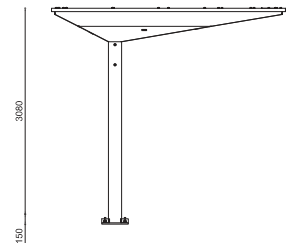

GPDUE

The GPDUE Shelter is a bus shelter comprising of a series of covers with different heights and sizes, shaped as an inverted pyramid with a powder coated steel structure and coated with powder coated steel sheet. Installation plate with anchors.

Dimensions

H: 2660 / 3080mm
 W: 2700 / 3500mm
 D: 2700 / 3500mm

(Technical Drawings for variants available on request)

artform
 urban furniture