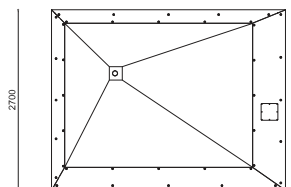

GPDUE

The GPDUE Shelter is a bus shelter comprising of a series of covers with different heights and sizes, shaped as an inverted pyramid with a powder coated steel structure and coated with powder coated steel sheet. Installation plate with anchors.

Dimensions

H: 2660 / 3080mm
 W: 2700 / 3500mm
 D: 2700 / 3500mm

(Technical Drawings for variants available on request)

artform
 urban furniture