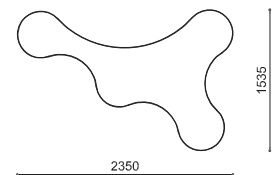

## Helmut

The Helmut Interior Planter is a powder coated steel, free shape planter. Each Planter can house a permanent 50-100 Litre water reservoir. The planter is free standing with pedestals. For indoor use only.

### Dimensions

H: 510mm  
W: 2350mm  
D: 1535mm

(Technical Drawings for variants available on request)

**artform**  
urban furniture