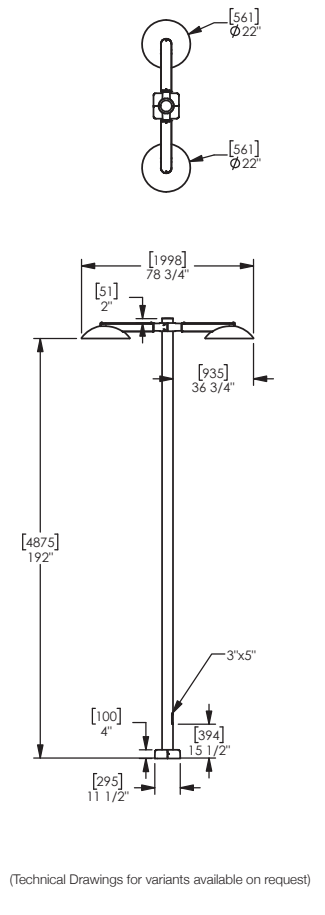

Specification:

Materials:
Aluminium.

Finishes:
Pangard II powder coated

Dimensions

H: 3700mm - 7875mm
Power supply: 100V-277V

artform
urban furniture