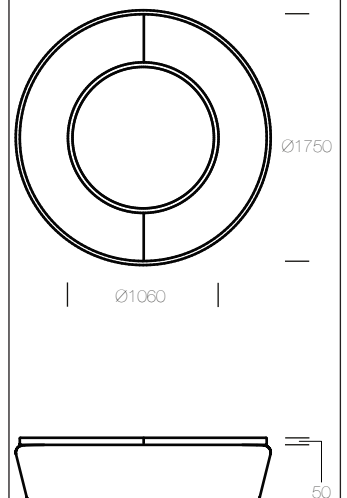

Long Velcro-strips sewn onto cushion and 8 corresponding pieces of Velcro attached to the LOOP bench with staples.

Specification:

Materials:

Seat - Rotation moulded polyethylene
Cushion - Leatherette (vinyl + polyester)

Dimensions

Dia: 1750mm
H: 450mm

artform
urban furniture