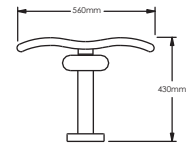

## Presidio Bench

The Presidio Bench was designed by Brian Kane to meet the rigorous demands of unsecured public spaces while keeping the focus on the surrounding environment. The Presidio bench is visually strong but aesthetically pleasing. It is tough, fail-safe, graffiti-resistant and also remarkably refined. It is manufactured from rugged steel tubing and rods but bears the unmistakable mark of craft. It is simple in its vocabulary of elements, diversified in its possibilities, elegant in its form and presence.

### Dimensions

H: 430mm  
W: 1780mm  
D: 560mm

(Technical Drawings for variants available on request)