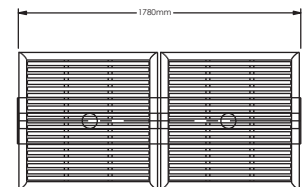

### Dimensions

H: 430mm  
W: 1780mm  
D: 560mm

(Technical Drawings for variants available on request)