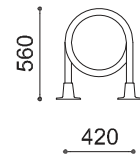

Reset

The Reset Cycle Stand is constructed from a spiral structure which is manufactured from steel or stainless-steel tube. The cycle stand sits on the ground with two cast aluminium feet. Pre-drilled for anchors.

Dimensions

H: 560mm
W: 1230mm
D: 420mm

artform
urban furniture