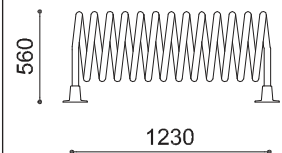

Reset

The Reset Cycle Stand is constructed from a spiral structure which is manufactured from steel or stainless-steel tube. The cycle stand sits on the ground with two cast aluminium feet. Pre-drilled for anchors.

Dimensions

H: 560mm
W: 1230mm
D: 420mm

artform
urban furniture