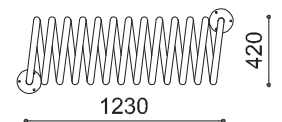

Reset

The Reset Cycle Stand is constructed from a spiral structure which is manufactured from steel or stainless-steel tube. The cycle stand sits on the ground with two cast aluminium feet. Pre-drilled for anchors.

Dimensions

H: 560mm
W: 1230mm
D: 420mm

artform
urban furniture