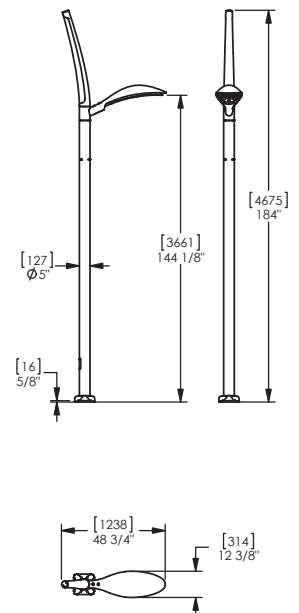

Signal Street Lighting

Signal is a high-performance LED light and a new addition to the 35 Collection of integrated site elements. Innovative in technology and design, its cast aluminium luminaires hold multiple arrays of LEDs in tri-board formations, each with its own acrylite lens for economy of replacement and repair. A reveal between the luminaire head and the cartridge holding the LEDs provides a pleasing visual detail as it reduces weight and dissipates heat. Signal is offered in pedestrian and streetscape versions, with a single luminaire and with dual luminaires mounted back-to-back. The taller streetscape pole can accommodate a pedestrian and streetscape luminaire at different heights on a single aluminium pole.

Specification

Materials

Post - cast aluminium

Dimensions

H: 4675/7600mm
 W: 314/400mm
 D: 945/150mm
 Power supply:
 100v-277V

(Technical Drawings for variants available on request)

artform
 urban furniture