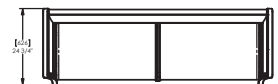

### Dimensions

H: 814mm  
 W: 1881mm  
 D: 626mm

(Technical Drawings for variants available on request)

**artform**  
 urban furniture