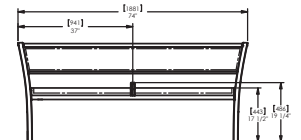

### Dimensions

H: 814mm  
 W: 1881mm  
 D: 626mm

(Technical Drawings for variants available on request)

**artform**  
 urban furniture