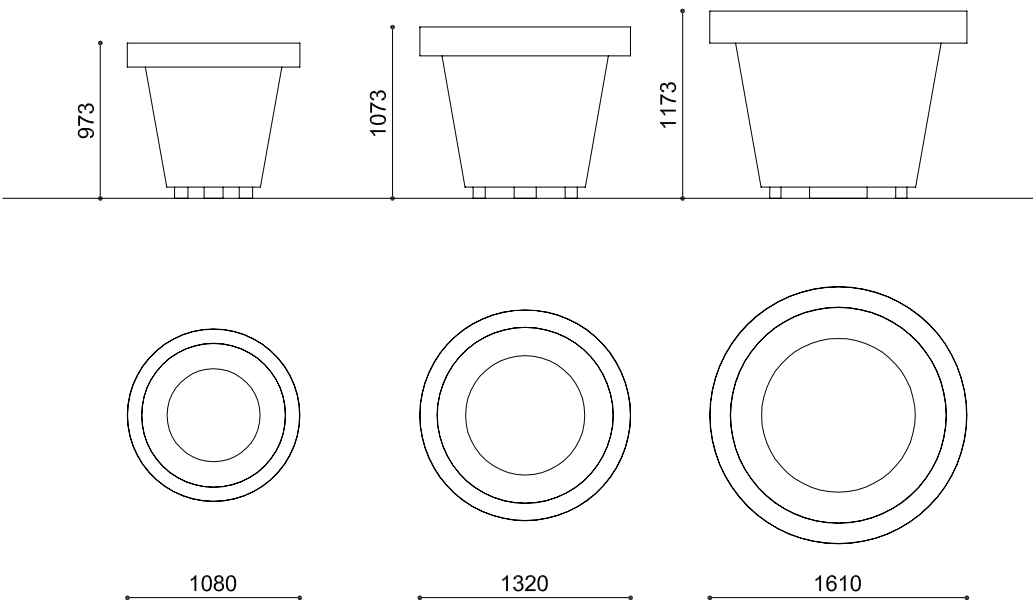

Size Planter

The Size Planter is an open barrel steel planter which is available in three sizes. The planter is made of Corten steel sheet and equipped with a free standing base to move it around. Arranged for LED lighting (upon request with an extra charge).

Materials

Corten Steel

Dimensions:

H: 973/1073/1173mm
Dia: 1080/1320/1610mm

(Technical Drawings available on request)