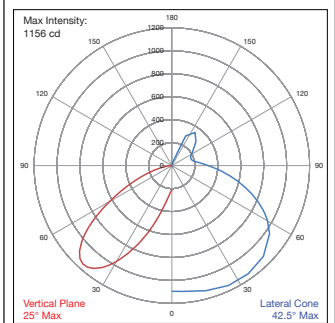

Specification:

Materials - cast aluminium

Finish - polyester powdercoat

Fixing - wall mounted

Dimensions

H: 468mm
W: 152mm
D: 401mm

Light Output
(Lumens): 2072

Watts: 28

Lumens Per Watt
(Efficacy): 74

Colour Accuracy: 82

(Technical Drawings for variants available on request)

artform
urban furniture