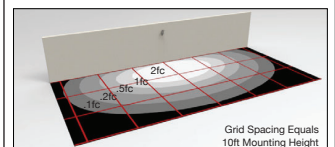

Dimensions

H: 468mm
W: 152mm
D: 401mm

Light Output
(Lumens): 2072

Watts: 28

Lumens Per Watt
(Efficacy): 74

Colour Accuracy: 82