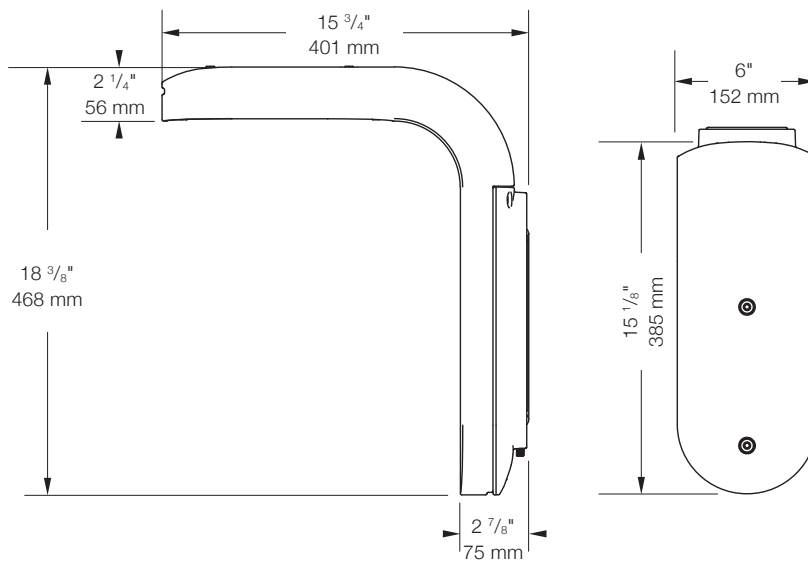

Specification:

Materials - cast aluminium

Finish - polyester powdercoat

Fixing - wall mounted

Dimensions

H: 468mm
W: 152mm
D: 401mm

Light Output
(Lumens): 2072

Watts: 28

Lumens Per Watt
(Efficacy): 74

Colour Accuracy: 82

(Technical Drawings for variants available on request)

artform
urban furniture