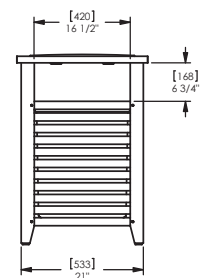

Specification:

Materials:
Timber. Aluminium

Fixings:
Freestanding. surface mounted.

Dimensions

H: 830mm
W: 572mm
D: 572mm
Capacity: 91l

(Technical Drawings for variants available on request)