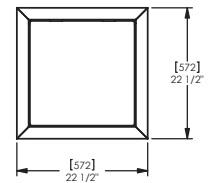

Specification:

Materials:
Timber. Aluminium

Fixings:
Freestanding. surface mounted.

Dimensions

H: 830mm
W: 572mm
D: 572mm
Capacity: 91l

(Technical Drawings for variants available on request)