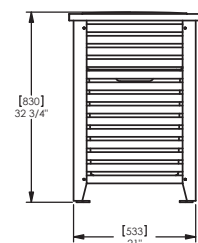

Wellspring Litter Bin

The Wellspring Collection designed by landscape architect Robert Chipman, includes a dining table, chair, bench, litter bin and side table. Wellspring is handsome teak furniture with subtle design features to make life easier. Robust, durable commercial furniture, the collection serves equally well in other outdoor environments in which good design is prized.

Specification:

Materials:
Timber. Aluminium

Fixings:
Freestanding. surface mounted.

Dimensions

H: 830mm
W: 572mm
D: 572mm
Capacity: 91l

(Technical Drawings for variants available on request)