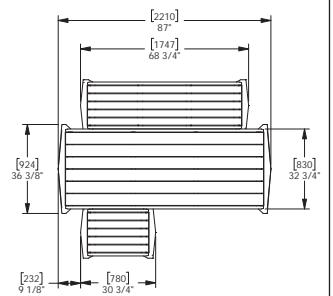

Strata Beam Table

The STRATA Beam Table is a part of the STRATA family of products. Together they create distinctive gathering and resting places in natural and urban settings.

Meldstone™ structural elements spanned by slatted wood seat and table surfaces provide contrasts between cast and milled, hard and soft, cool and warm materials. Meldstone™ is offered in a full color palette.

Specification:

Materials:

Frame - cast concrete
Top - timber

Dimensions

L: 2210mm
W: 788mm
H: 940mm

artform
urban furniture