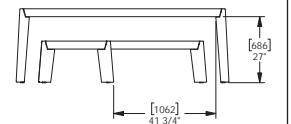

Strata Beam Table

The STRATA Beam Table is a part of the STRATA family of products. Together they create distinctive gathering and resting places in natural and urban settings.

Meldstone™ structural elements spanned by slatted wood seat and table surfaces provide contrasts between cast and milled, hard and soft, cool and warm materials. Meldstone™ is offered in a full color palette.

Specification:

Materials:

Frame - cast concrete
Top - timber

Dimensions

L: 2210mm
W: 788mm
H: 940mm

artform
urban furniture