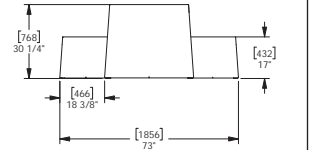

Strata Beam Table

The STRATA Beam Table is a part of the STRATA family of products. Together they create distinctive gathering and resting places in natural and urban settings.

Meldstone™ structural elements spanned by slatted wood seat and table surfaces provide contrasts between cast and milled, hard and soft, cool and warm materials. Meldstone™ is offered in a full color palette.

Specification:

Materials:

Frame - cast concrete
Top - timber

Dimensions

L: 2210mm
W: 788mm
H: 940mm

artform
urban furniture