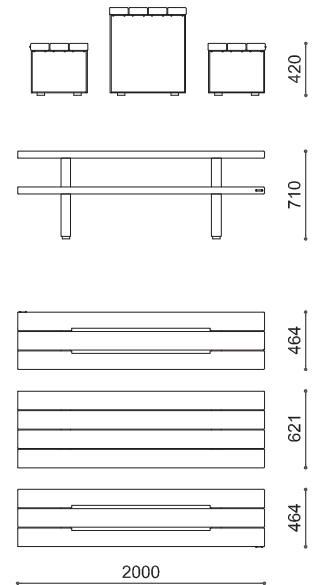

## Bull Picnic Set

The Bull Picnic Set is composed of the Bull Picnic Table and two Bull Benches or Seats, made from solid timber and steel supports. Available in powder coated steel, corten steel or stainless steel

### Specification:

### Dimensions

H: 710mm  
W: 2000mm  
D: 621mm

**artform**  
urban furniture