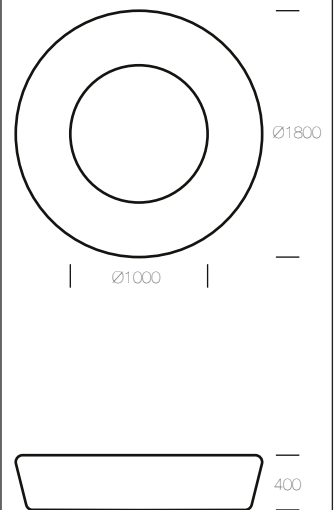

Dimensions

Dia: 1800mm
H: 400mm

artform
urban furniture