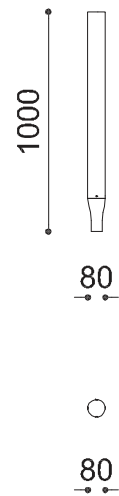

Pencil

The Pencil Bollard is a simple post made of powder coated steel with a tapered base and flat top. Installation is below ground.

Dimensions

H: 1000mm
Dia: 80mm

artform
urban furniture