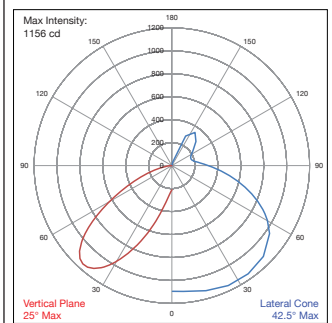

### Dimensions

H: 468mm  
W: 152mm  
D: 401mm

Light Output  
(Lumens): 2072

Watts: 28

Lumens Per Watt  
(Efficacy): 74

Colour Accuracy: 82

(Technical Drawings for variants available on request)

**artform**  
urban furniture