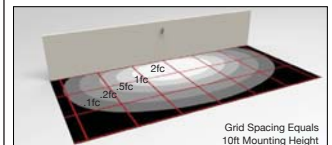

### Dimensions

H: 468mm  
W: 152mm  
D: 401mm

Light Output  
(Lumens): 2072

Watts: 28

Lumens Per Watt  
(Efficacy): 74

Colour Accuracy: 82

(Technical Drawings for variants available on request)

**artform**  
urban furniture