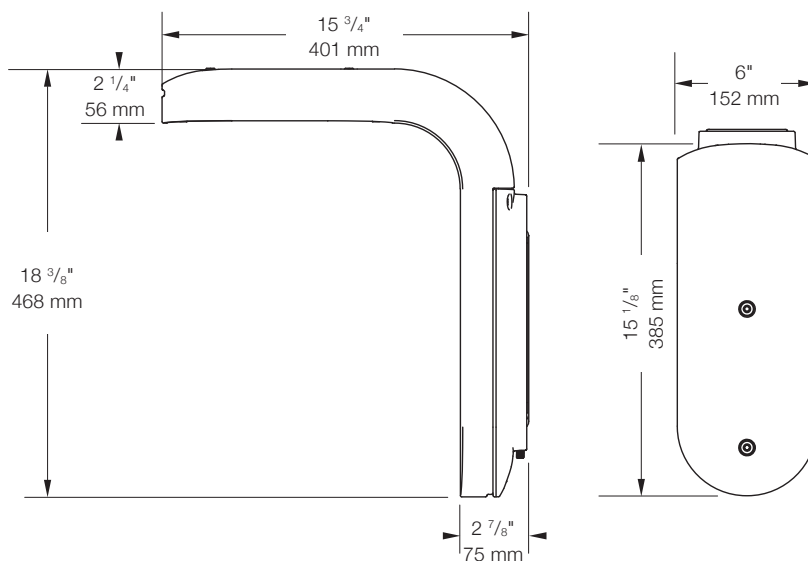

### Dimensions

H: 468mm  
W: 152mm  
D: 401mm

Light Output  
(Lumens): 2072

Watts: 28

Lumens Per Watt  
(Efficacy): 74

Colour Accuracy: 82

(Technical Drawings for variants available on request)

**artform**  
urban furniture